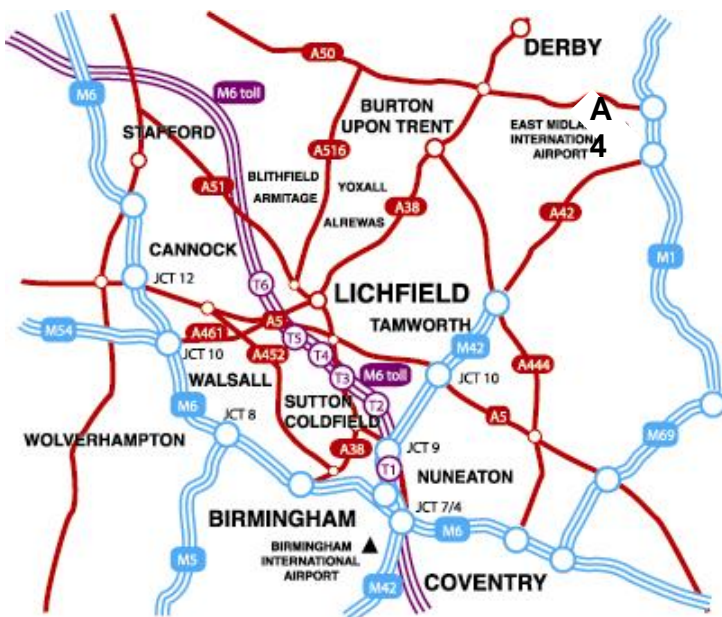

From North East, Derby. Travelling on the A38 past Burton, take the A5127 into Lichfield. Go over one set of traffic lights and at the next set (just after the railway station) turn right. At the small roundabout turn right and proceed as above*.

From South-West, M5. Join the M42 at Junction 4a. At junction 9 either take the M6 Toll and proceed as per the instructions via the M6 Toll or take the A446 and proceed as "From South East, London".

From South-East, London. Leave the M6 at Junction 4 and follow the A446 for 10 miles. At the large roundabout take the third exit onto the A38. Go straight over the 1st roundabout. At the 2nd roundabout go straight over on to the A5206. Go over 2 sets of traffic lights. At the small roundabout turn right and proceed as above*

From the M6 Toll Road

From the North. Join the M6 Toll at Junction 11a of the M6. Exit at T5 onto the A5148. Take the 1st exit to the roundabout onto the A5206. Go over two sets of traffic lights. At the small roundabout turn right and proceed as above.*

From the South. Join the M6 Toll at Junction 7a of the M42 or Junction 4a of the M6. Exit at T4. At the roundabout take the 2nd exit onto the A38. At the next roundabout go straight over on to the A5206. Go over 2 sets of traffic lights. At the small roundabout turn right and proceed as above*

How to find Lichfield